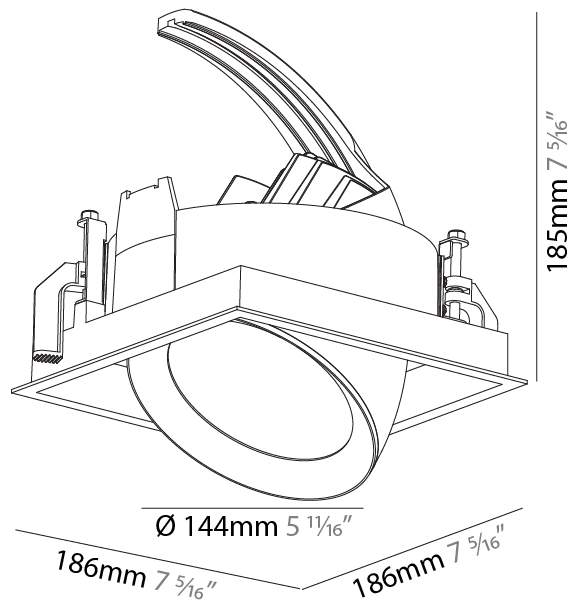

PHYSICAL

Shape: Square
Diameter (mm): 144
Diameter (in): 5 11/16
Length (mm): 186
Length (in): 7 5/16
Height (mm): 185
Height (in): 7 3/16
Ceiling Thickness (mm): 10 / 12.5 / 15
Ceiling Thickness (in): 3/8 or 1/2 or 9/16
Min. Recessing Depth (mm): 260
Min. Recessing Depth (in): 10 1/4
Light Distribution: Adjustable / Downlight
Weight (kg): 1.348
Weight (lbs): 2.97
Fixture Finish: SSR / BKV / CWI / CRY / HAB / UFT / ITA / RUA / FTG / MYG / LOD / PUS / FRO / FUP / KIA / POP / BLS / SPG / MEY / GOH / GUM / CHC / COM / ABZ / JAG / OBR / MOS / ROR
Fixture Material: Aluminum Die Cast
Cut-out Measurements: 175mm / 6 7/8" x 175mm / 6 7/8"

ELECTRICAL

Lamp Type: LED (Zhaga Standard)
Total Output Wattage (W): 21.2
Dimming: Tri-Mode (Non-Dimming and Phase Dimming (120Vac only) and 0-10V Dimming)
Driver Included: No
Driver Location: Recessed Housing
Driver Type: Constant Current - Universal
Housing: See components
Input Voltage (V): 120 - 277
Constant Current (MA): 700

LED

Number of LEDs: 1
Color Temperature (°K): 2700 / 3000 / 3500 / 4000
Max. Delivered Lumen (lm): 1440 / 1490 / 1568 / 1600
CRI: >90 CRI
Lamp Life (hrs): 50000

OPTICAL

Reflector°: 8
Adjustability: Rotational 355°; Tilt 45°

RATINGS AND CERTIFICATIONS

Certified By: Certified for North American Standards
IP rating: IP20