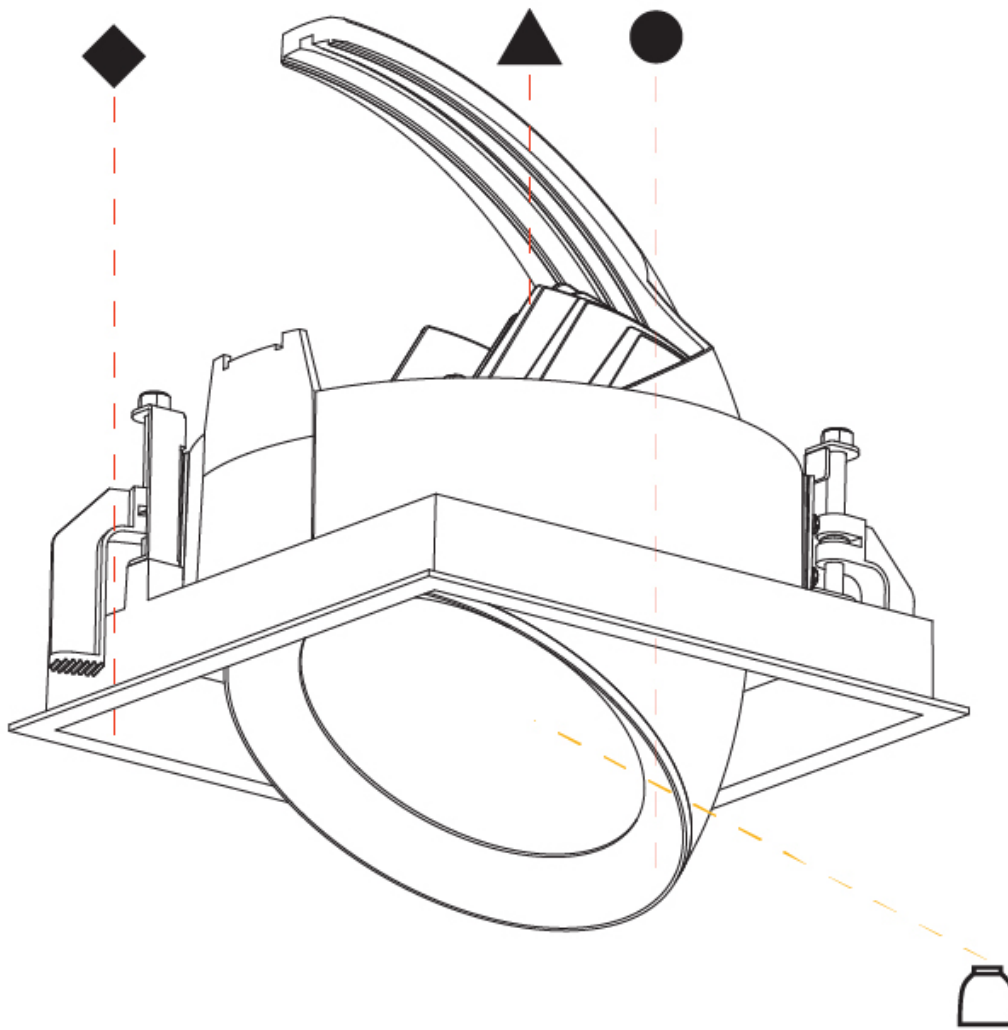

MECHANIQ SQUARE EFFICIENCY SINGLE RECESSED

A35112-

PROJECT	_____
TYPE	_____
SPECIFIER	_____
QUANTITY	_____
DATE	_____

A